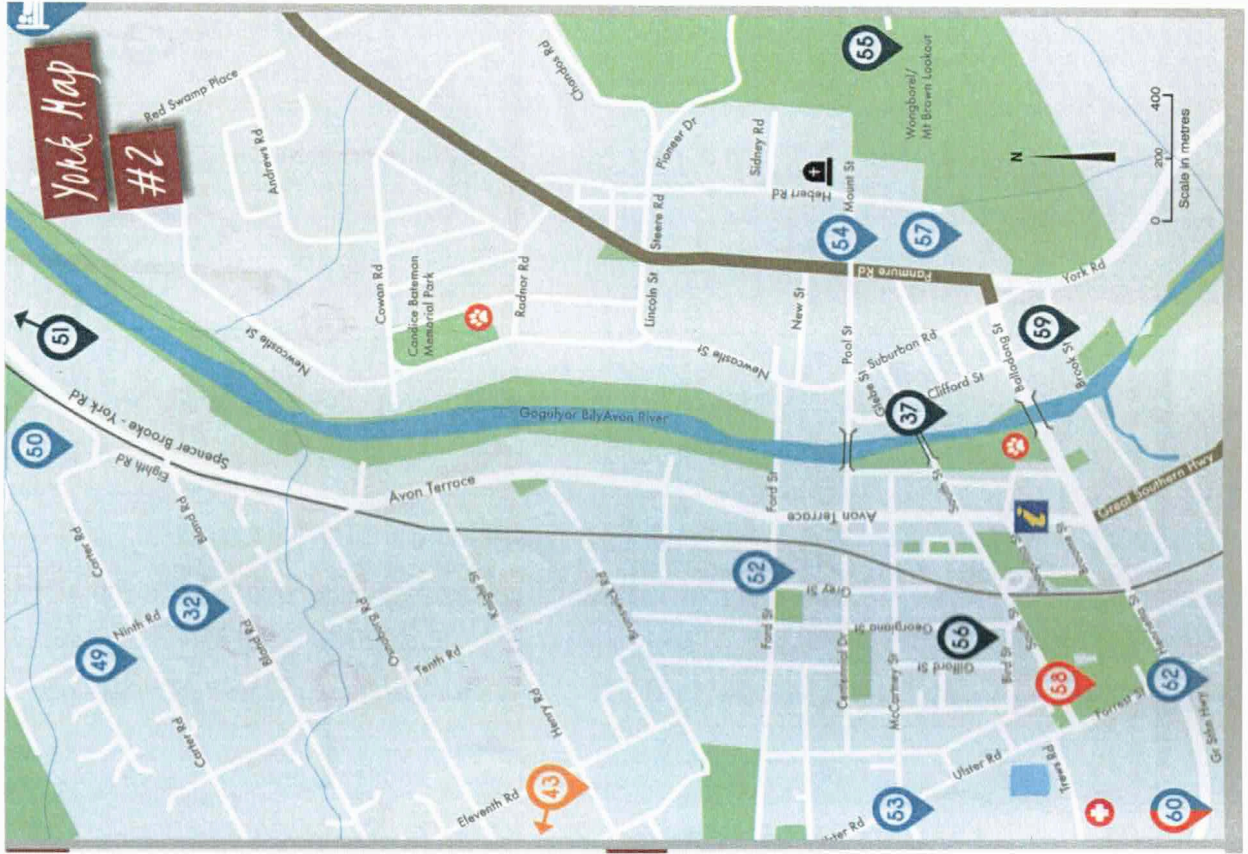

YORK Map

BED & BREAKFAST	
Avon Terrace Guest House 87 Avon Terrace	0439 999 068 19
Faversham House 24 Grey Street	9641 1366 24
Hope Farm Guesthouse 15 Carter Road	9626 0186 49
The Grandhouse York 48 Panmure Road	9641 2880 54 0488 114 545
Laureville Manor 18 Panmure Road	9641 1296 57 0407 778 401
Hillside Country Retreat 30 Forrest Street	0411 199 541 62

HOTEL/MOTEL/SERVICED ACCOMMODATION	
The York Palace 145 Avon Terrace	6119 4358 3
Castle Hotel 95 Avon Terrace	9641 1007 12
The West Wing York 150 Bland Road	0418 902 989 32
Settlers House York 125 Avon Terrace	9641 1884 33
Imperial Homestead 83 Avon Terrace	9689 4239 38 0407 654 605
Lavender House 72 Avon Terrace	0429 206 314 39
York Motel 10 William Street	9641 2066 47
Greenhills Inn 444 Greenhills Road, Greenhills (22kms from York)	9641 4095 67

SELF-CONTAINED	
The Collins 106 Avon Terrace	0417 934 361 9
The Nosh & Nod 75A Avon Terrace	0438 842 930 41
Girl Guide Barn Ford Street	9479 9800 52
York Cottages & Burnley House 193 Ulster Road	0480 228 098 53
The Olive Branch 4458 Great Southern Hwy	9641 1320 60
Hillside Country Retreat 30 Forrest Street	9641 1065 62
Quellington Farmstay (Barton Park) 835 Sees Road, Quellington	0428 149 909 63
Lavendale Country Retreat and Farmstay 5895 Great Southern Hwy	0421 644 964 68 0409 702 763